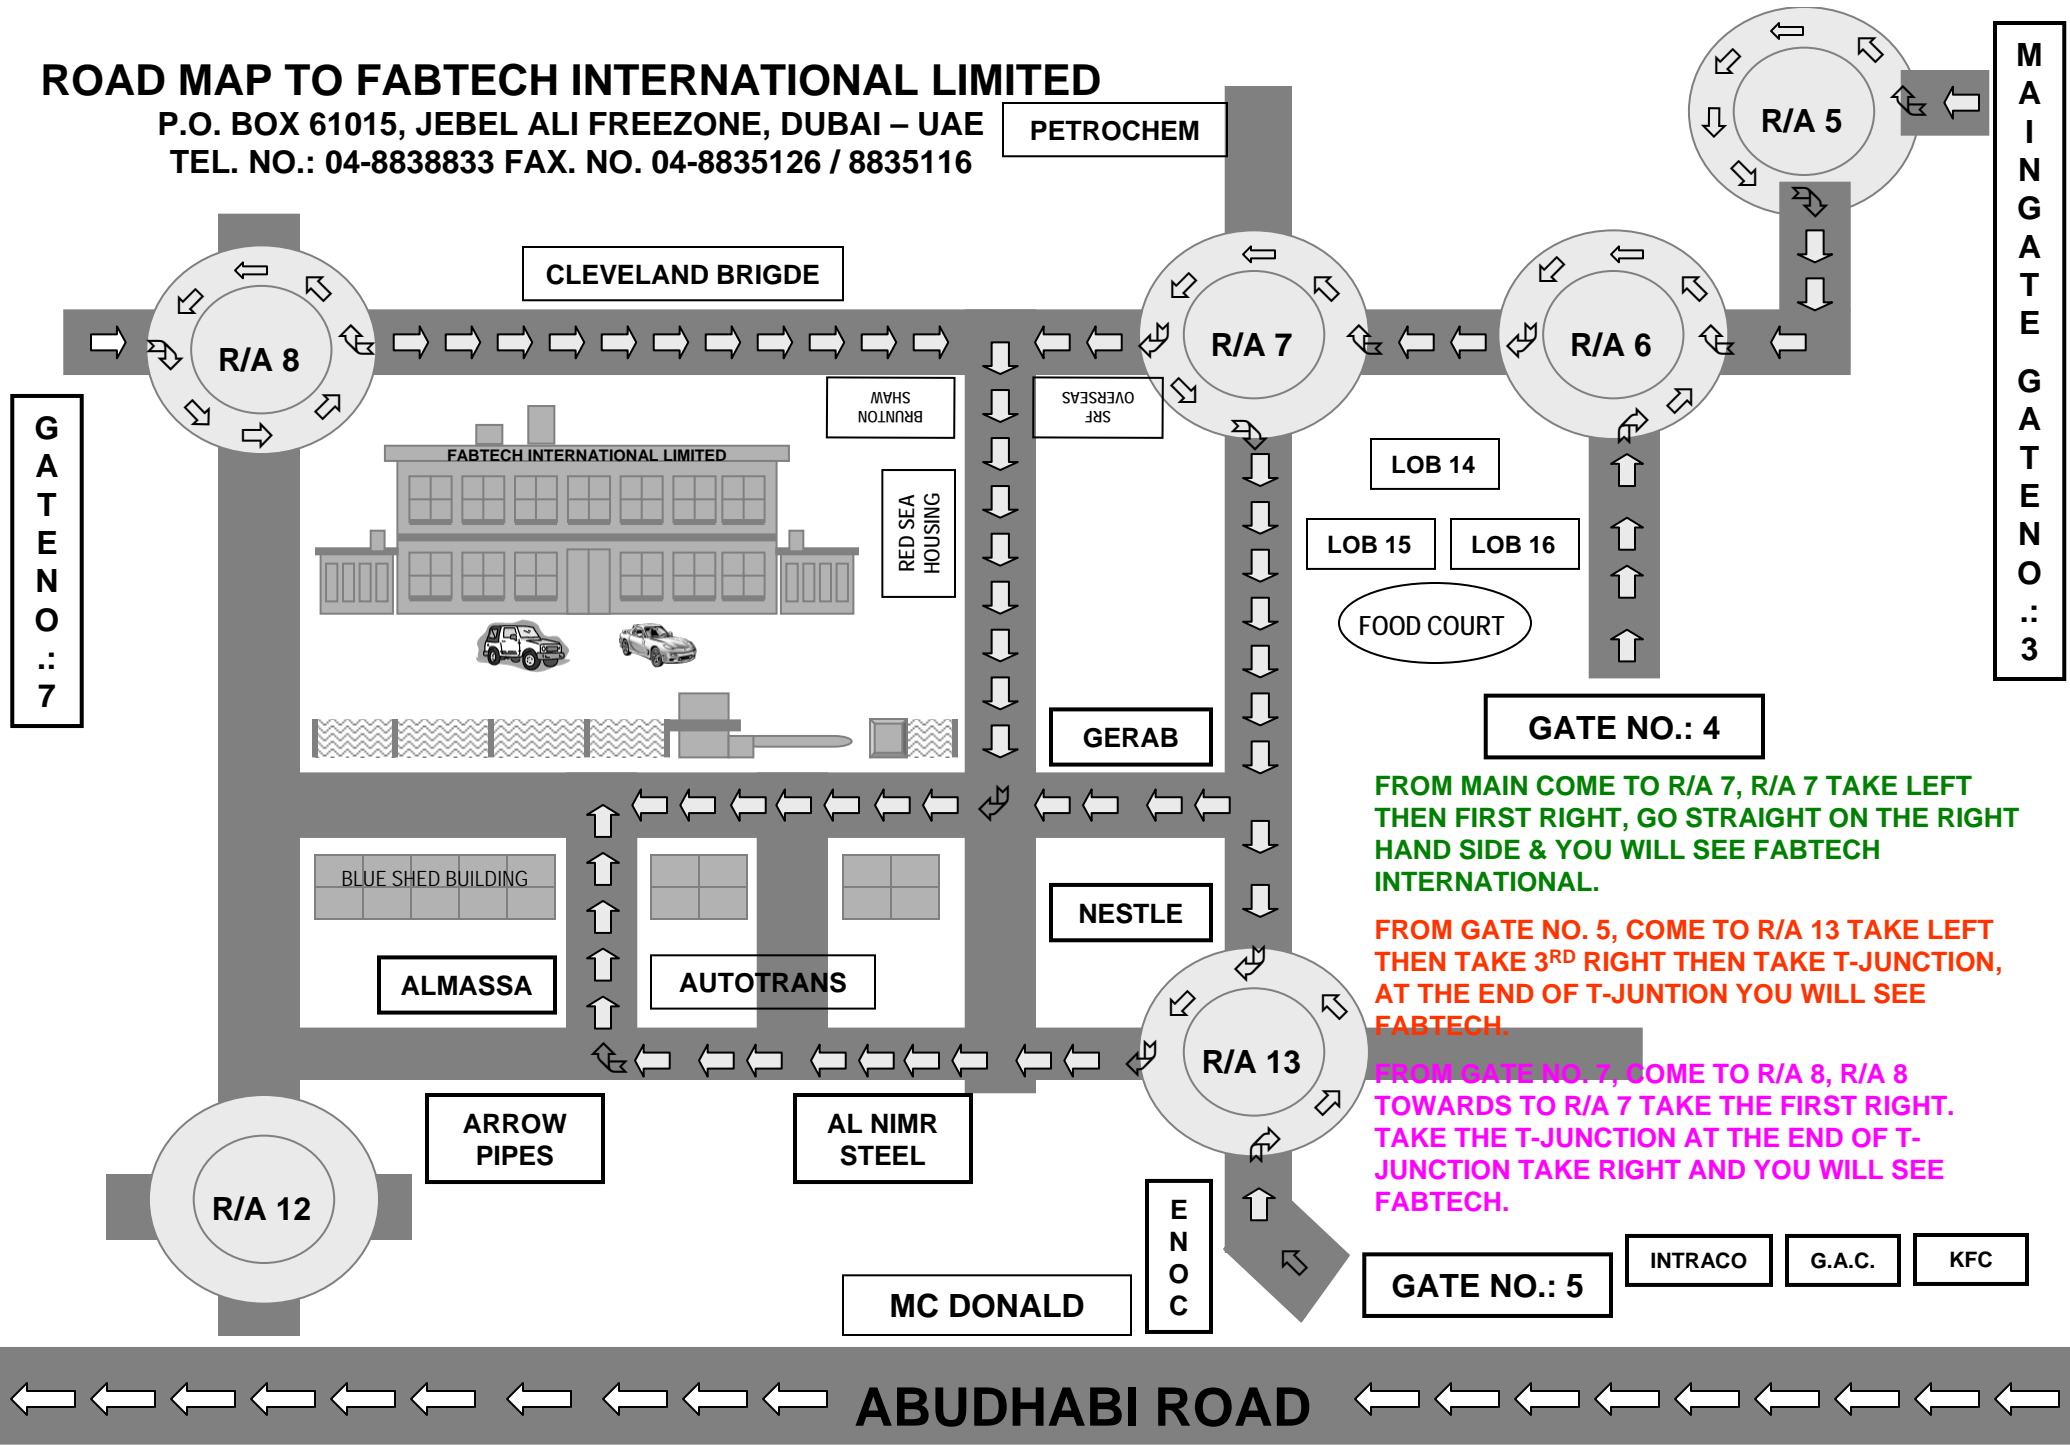

ROAD MAP TO FABTECH INTERNATIONAL LIMITED

P.O. BOX 61015, JEBEL ALI FREEZONE, DUBAI – UAE
 TEL. NO.: 04-8838833 FAX. NO. 04-8835126 / 8835116

GATE NO.: 4

FROM MAIN COME TO R/A 7, R/A 7 TAKE LEFT THEN FIRST RIGHT, GO STRAIGHT ON THE RIGHT HAND SIDE & YOU WILL SEE FABTECH INTERNATIONAL.

FROM GATE NO. 5, COME TO R/A 13 TAKE LEFT THEN TAKE 3RD RIGHT THEN TAKE T-JUNCTION, AT THE END OF T-JUNCTION YOU WILL SEE FABTECH.

FROM GATE NO. 7, COME TO R/A 8, R/A 8 TOWARDS TO R/A 7 TAKE THE FIRST RIGHT. TAKE THE T-JUNCTION AT THE END OF T-JUNCTION TAKE RIGHT AND YOU WILL SEE FABTECH.

GATE NO.: 5

- INTRACO
- G.A.C.
- KFC

ABUDHABI ROAD